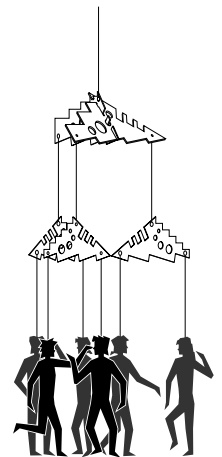

Names and short biographies of mobile's figures personalize artwork.

Package opens easily to simple assembly instructions.