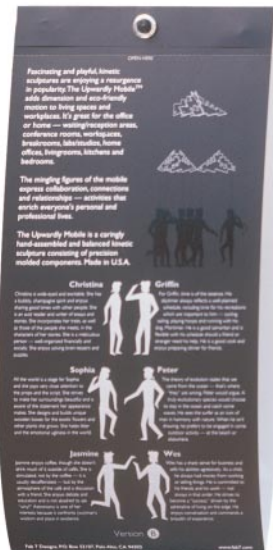

Names and short biographies of mobile's figures personalize artwork.

Package opens easily to simple assembly instructions.